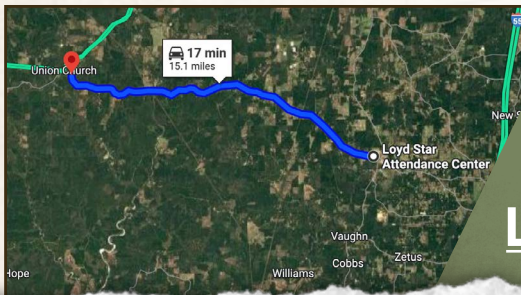

Directions From the Loyd Star Attendance Center in Brookhaven, MS: Travel 15.1 miles west on Hwy 550 to the property on the left.

[LINK TO GOOGLE MAP DIRECTIONS](#)