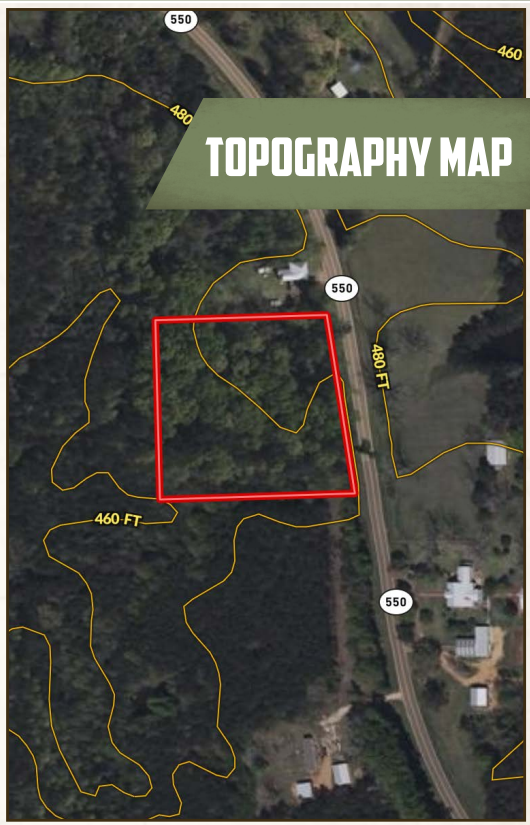

3± ACRES

JEFFERSON COUNTY, MISSISSIPPI

land id. LINK

TOPOGRAPHY MAP