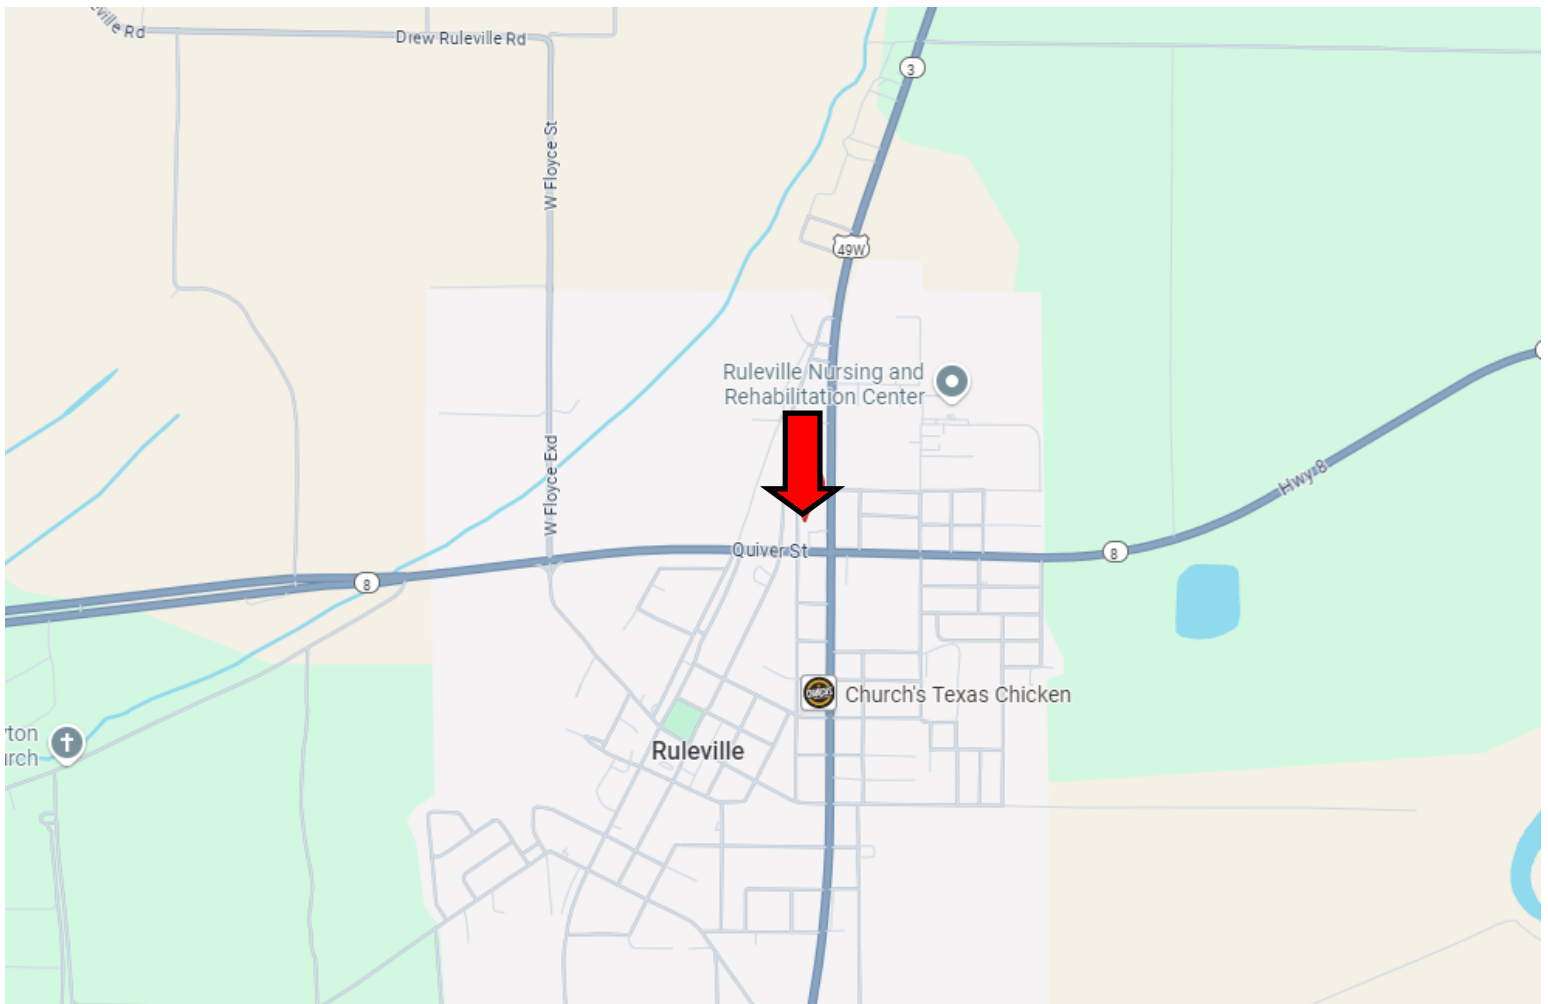

DIRECTIONAL MAP

Address: 704 Delmar Ave. Ruleville, MS 38771

Directions from Hwy 8 & Hwy 61 in Cleveland, MS: Travel West on Hwy 8 for approximately 9.9 miles. Turn left onto Delmar Avenue. After 344 ft, the home will be on the right.

[Click for Google Maps](#)