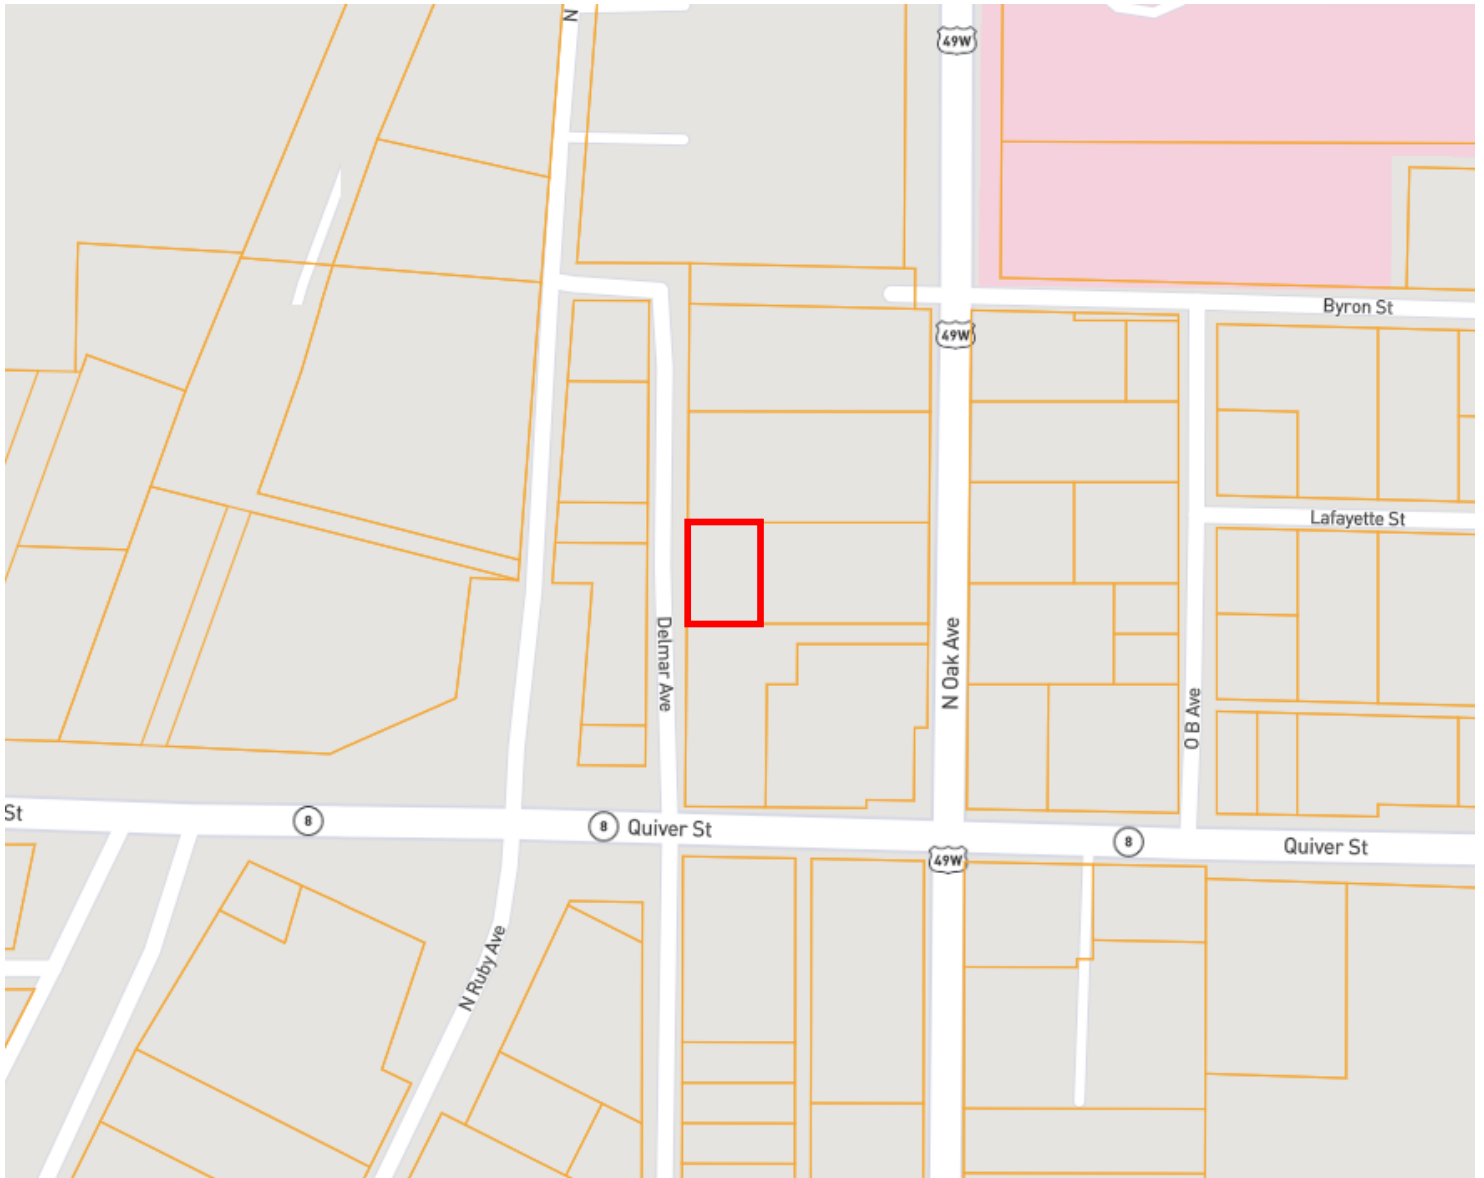

OWNERSHIP MAP

A Real Estate Expert
You Can Trust!

SARAH REESE
WRIGHT

REALTOR®

O: 662.441.2500 C: 662.641.6696

SarahReese@TomSmithLand.com

TomSmithLandandHomes.com