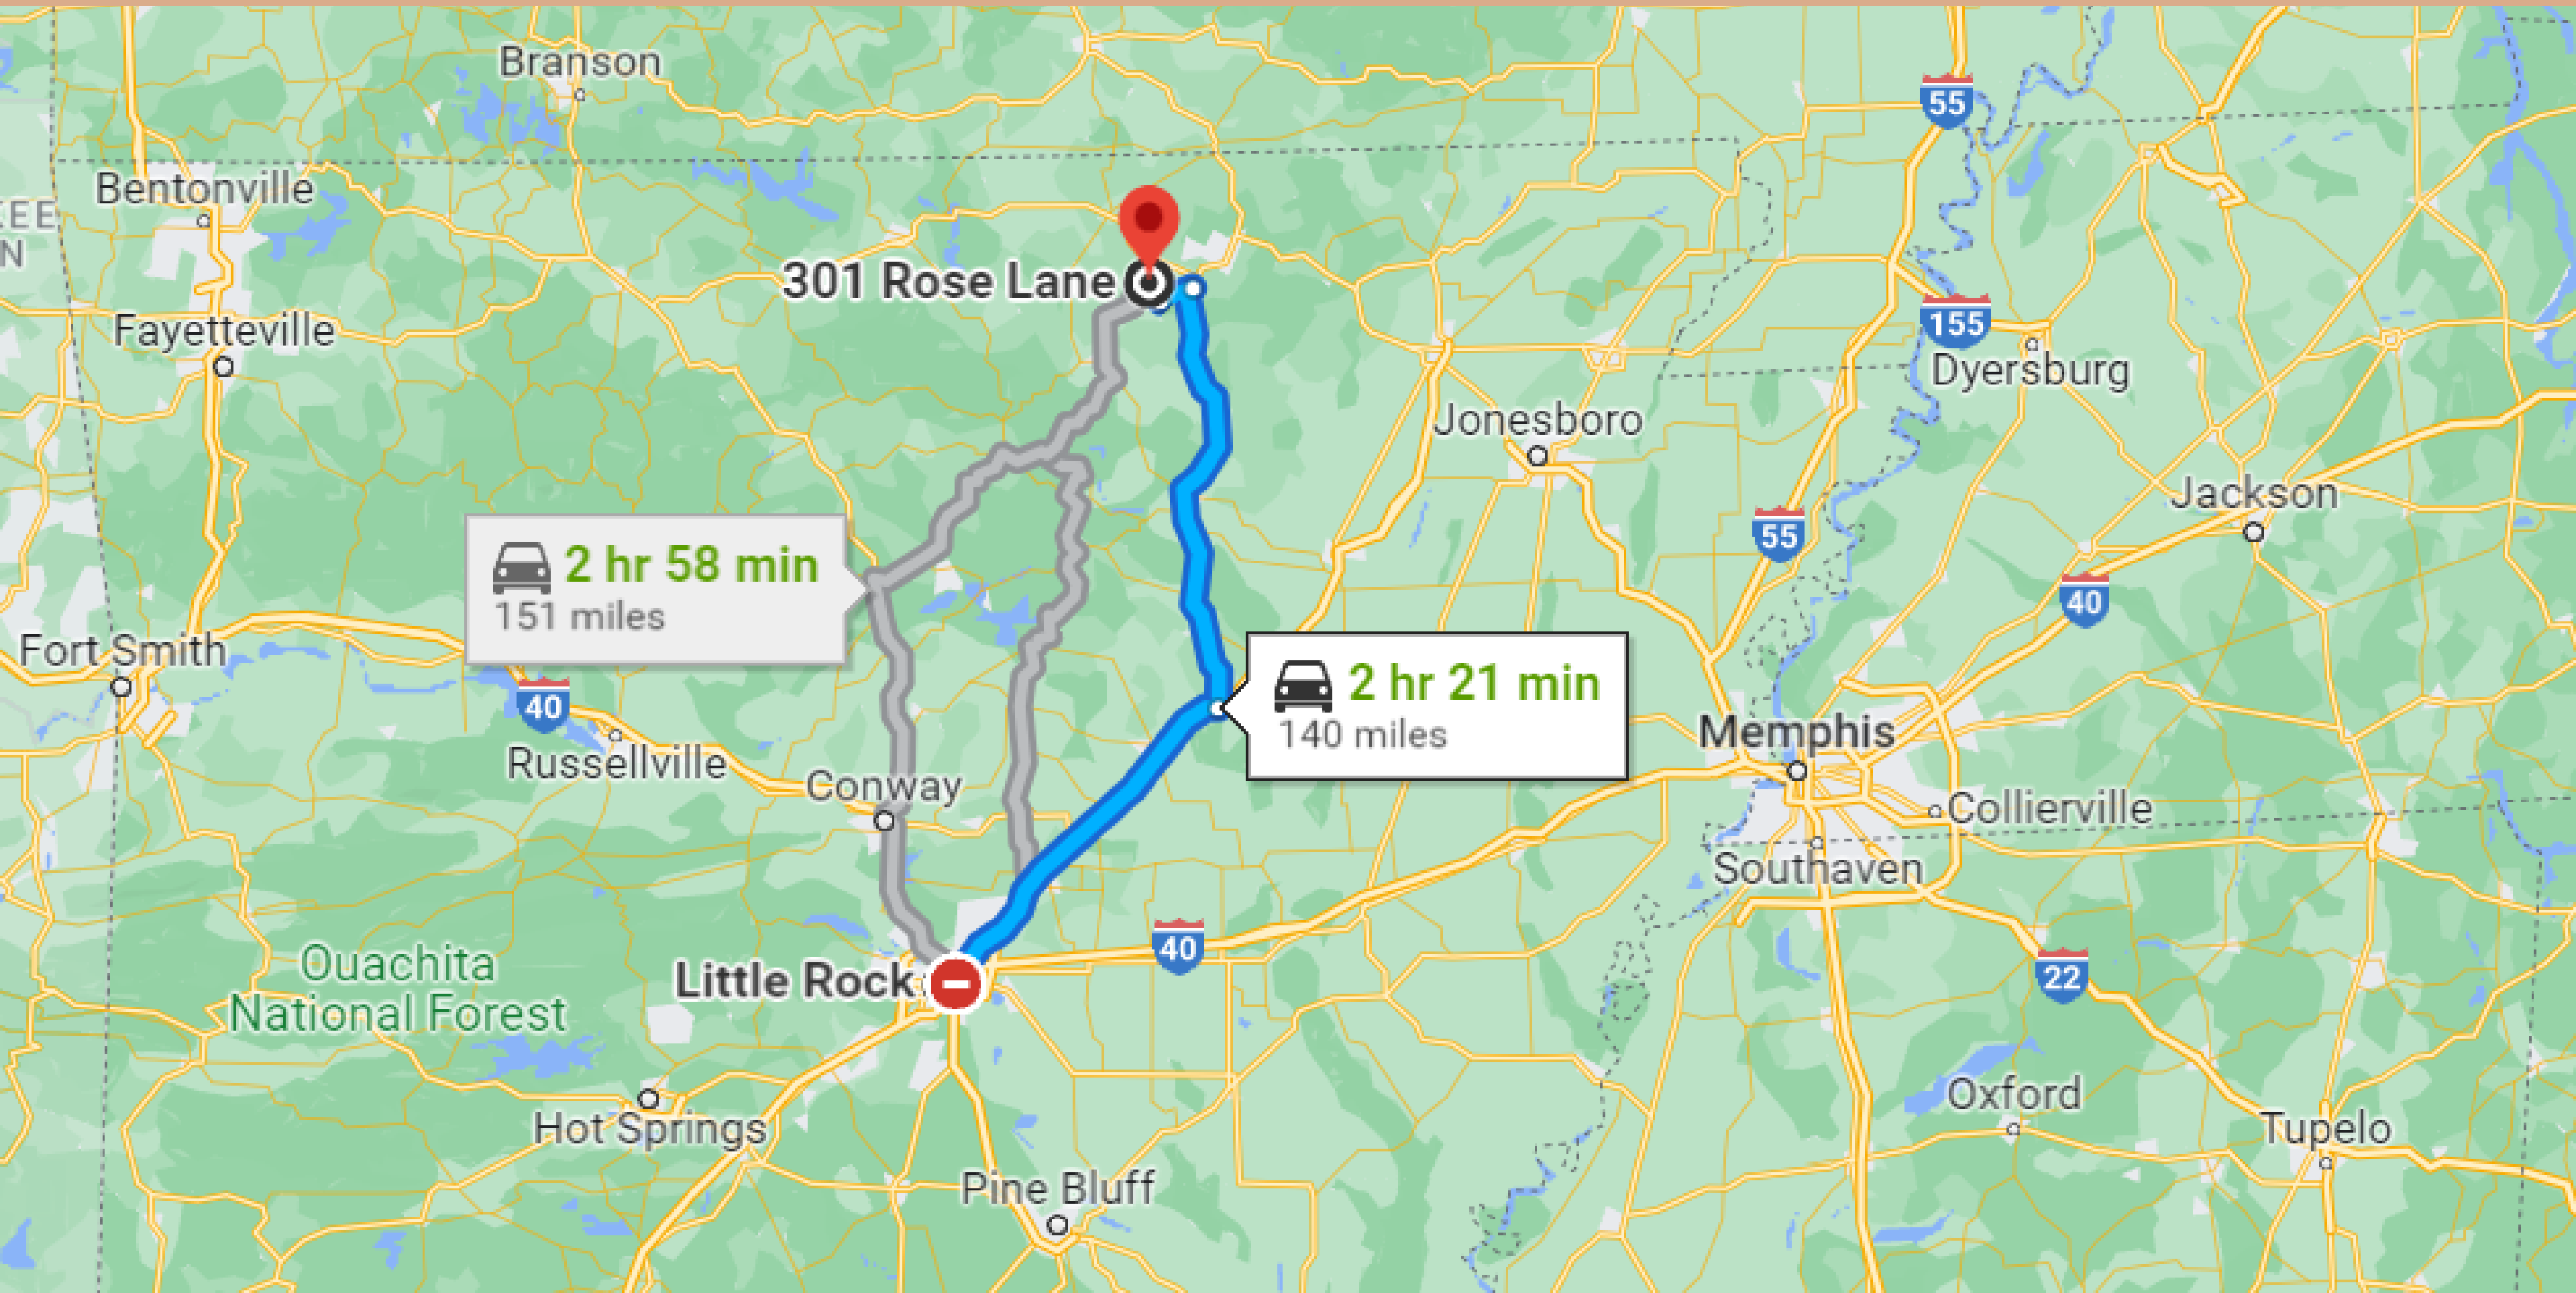

2 HRS & 21 MIN'S DRIVE TO LITTLE ROCK

13-MINUTE DRIVE TO ASH FLAT TOWN

6-MINUTE DRIVE TO HORSESHOE BEND TOWN