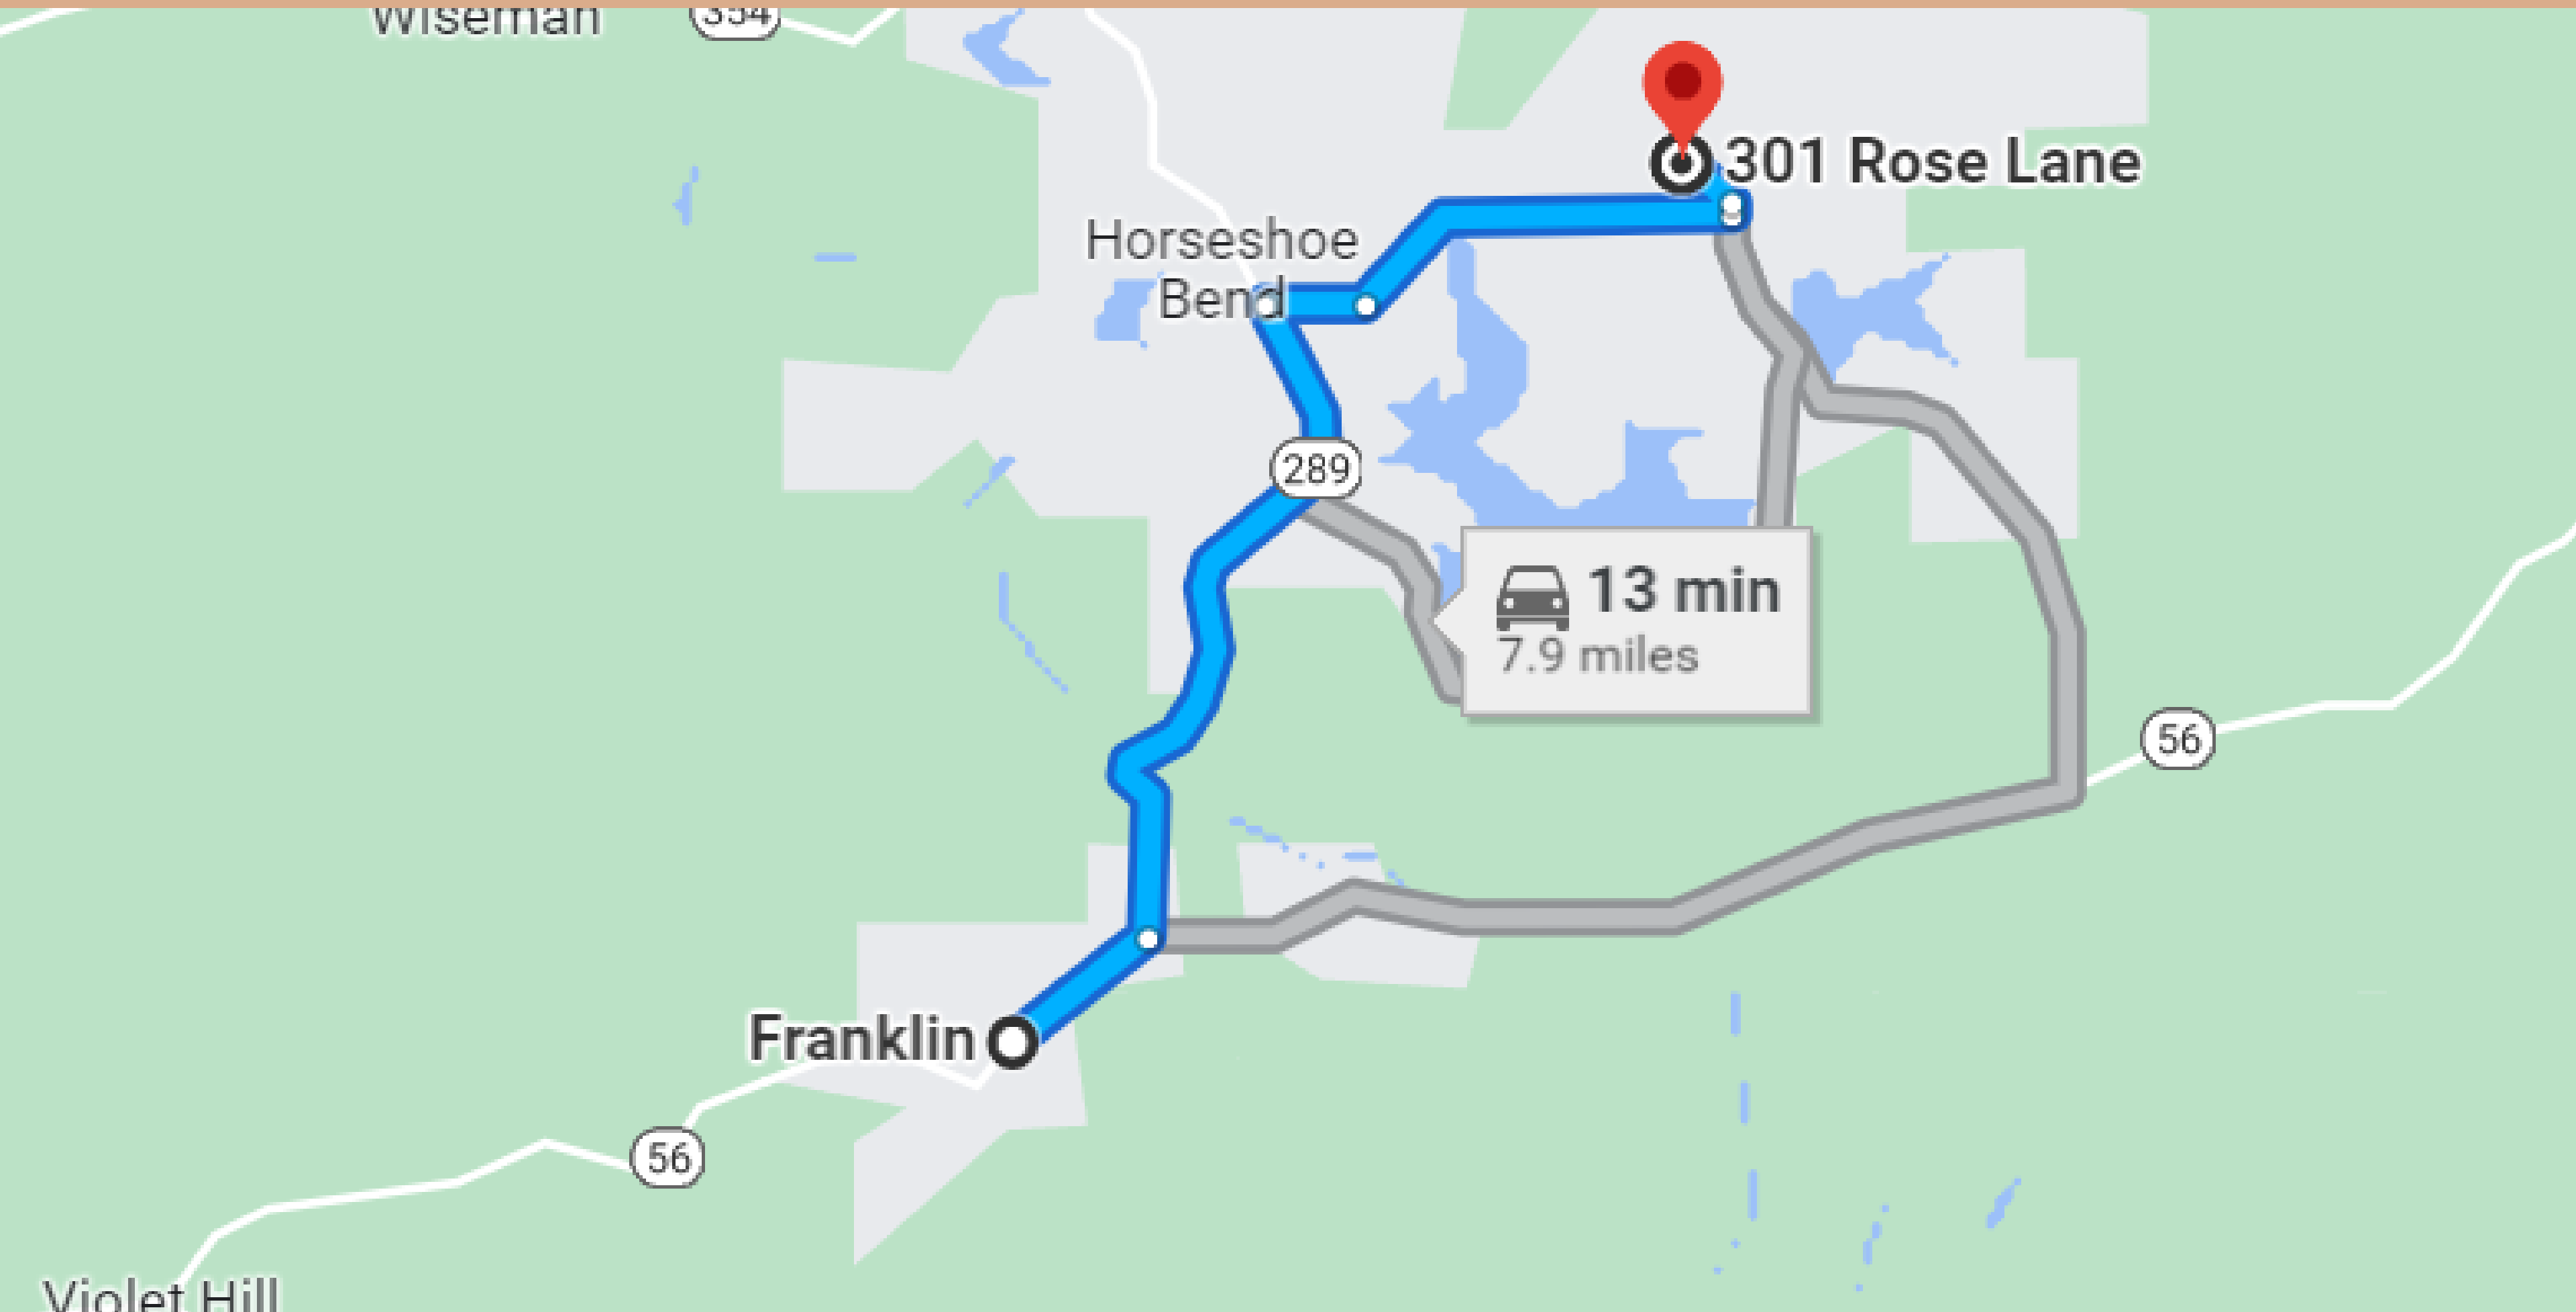

2 HRS & 21 MIN'S DRIVE TO LITTLE ROCK

13-MINUTE DRIVE TO ASH FLAT TOWN

6-MINUTE DRIVE TO HORSESHOE BEND TOWN