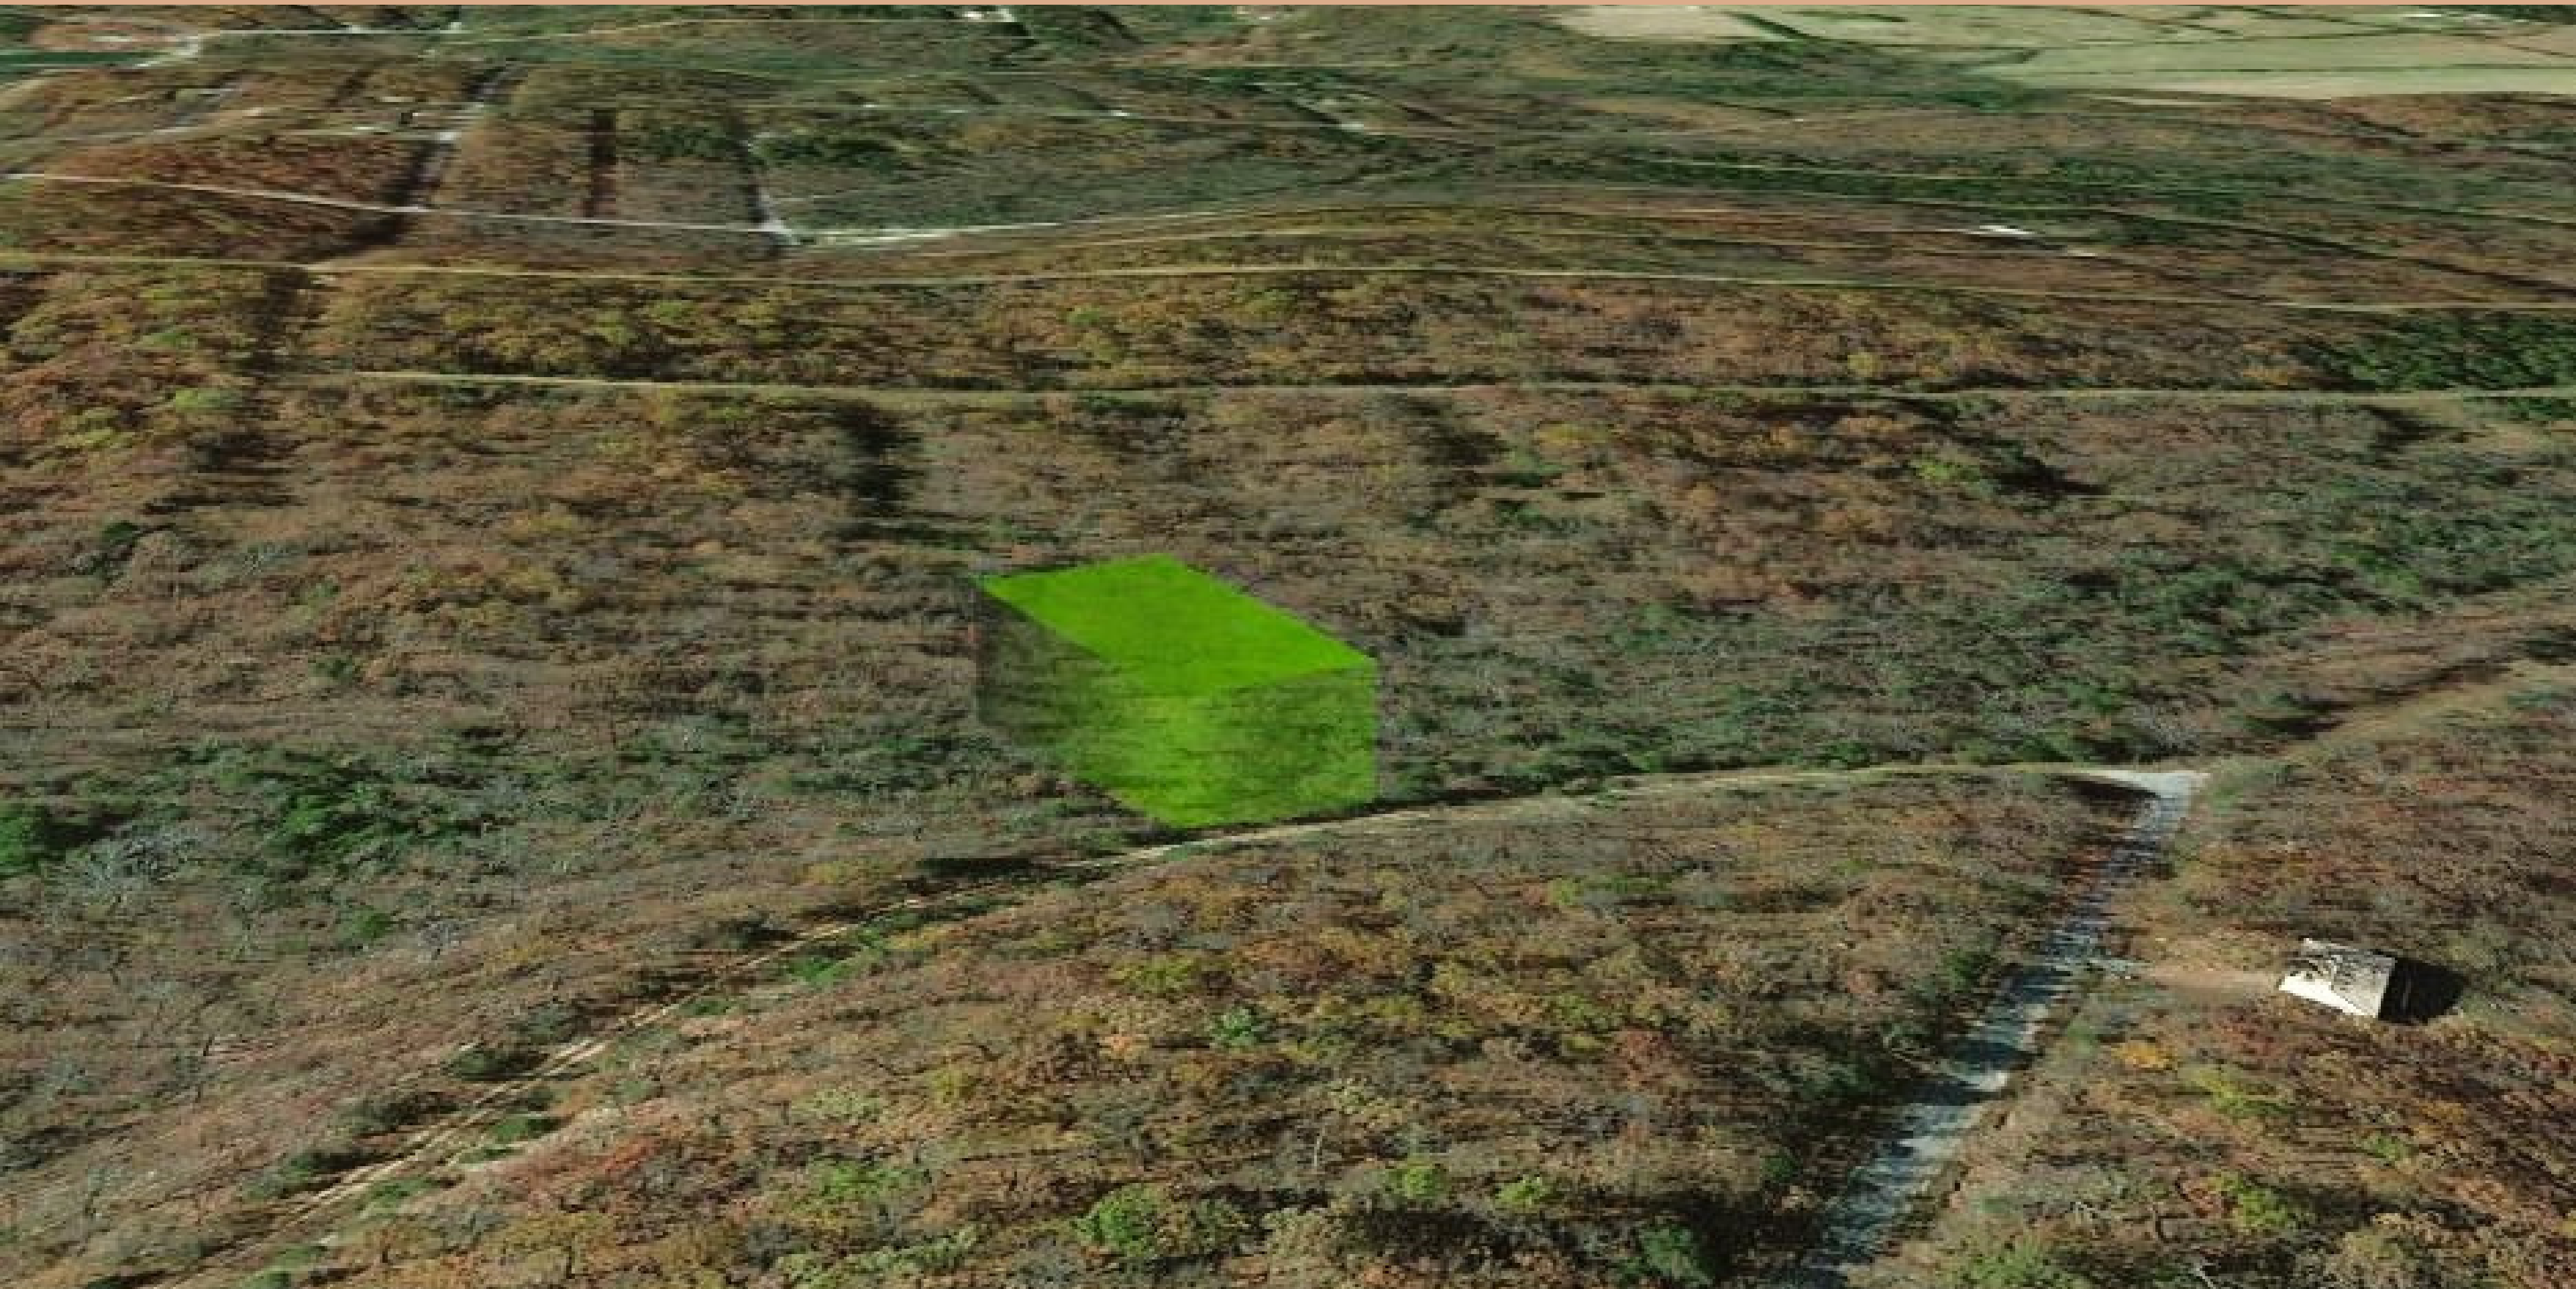

0.39 acres in peaceful Arkansas!
\$99 down payment \$99/month

Property Highlights

- Peaceful and Quiet
- Power & Public water available
- Private, secluded location

FACING SOUTH

FACING NORTH

FACING EAST

FACING WEST

Nearby Attractions

Crown Lake Pier

1.6 miles away from property

**Turkey Mountain Golf Course
3.8 miles away from property**

Diamond Lake

1.8 miles away from property

Interested or have questions?

Contact us today!