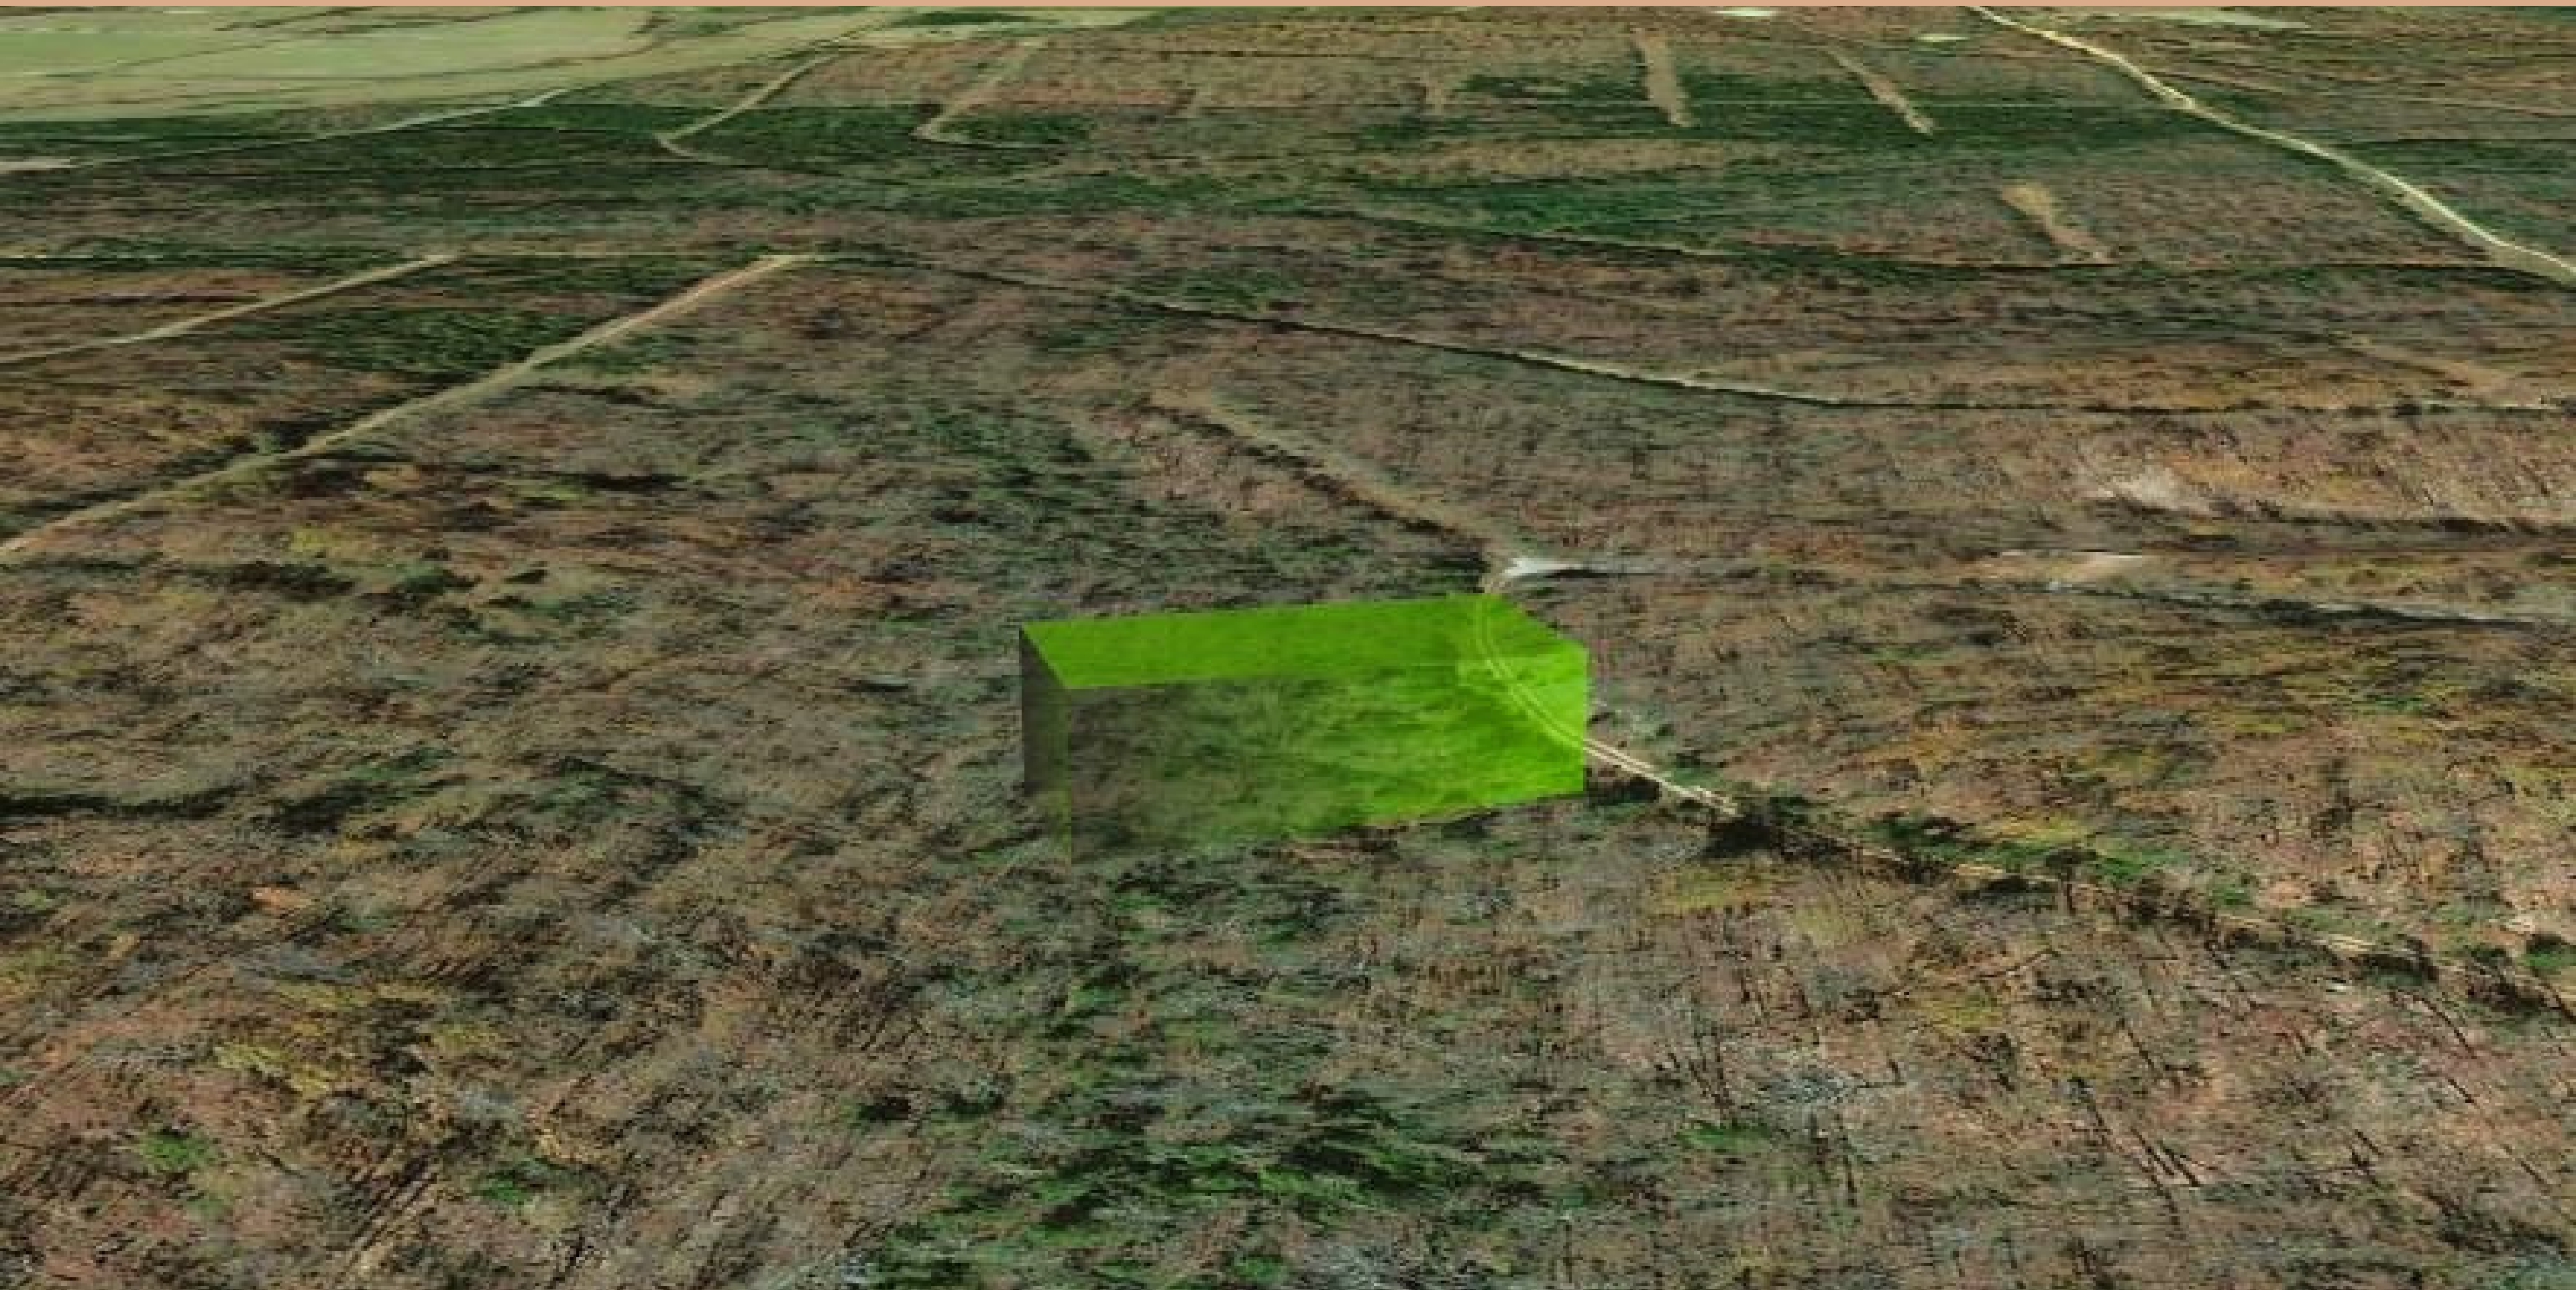

0.39 acres in peaceful Arkansas!
\$99 down payment \$99/month

Property Highlights

- Peaceful and Quiet
- Power & Public water available
- Private, secluded location

FACING SOUTH

FACING NORTH

FACING EAST

FACING WEST

Nearby Attractions

Crown Lake Pier

1.6 miles away from property

**Turkey Mountain Golf Course
3.8 miles away from property**

Diamond Lake

1.8 miles away from property

Interested or have questions?

Contact us today!