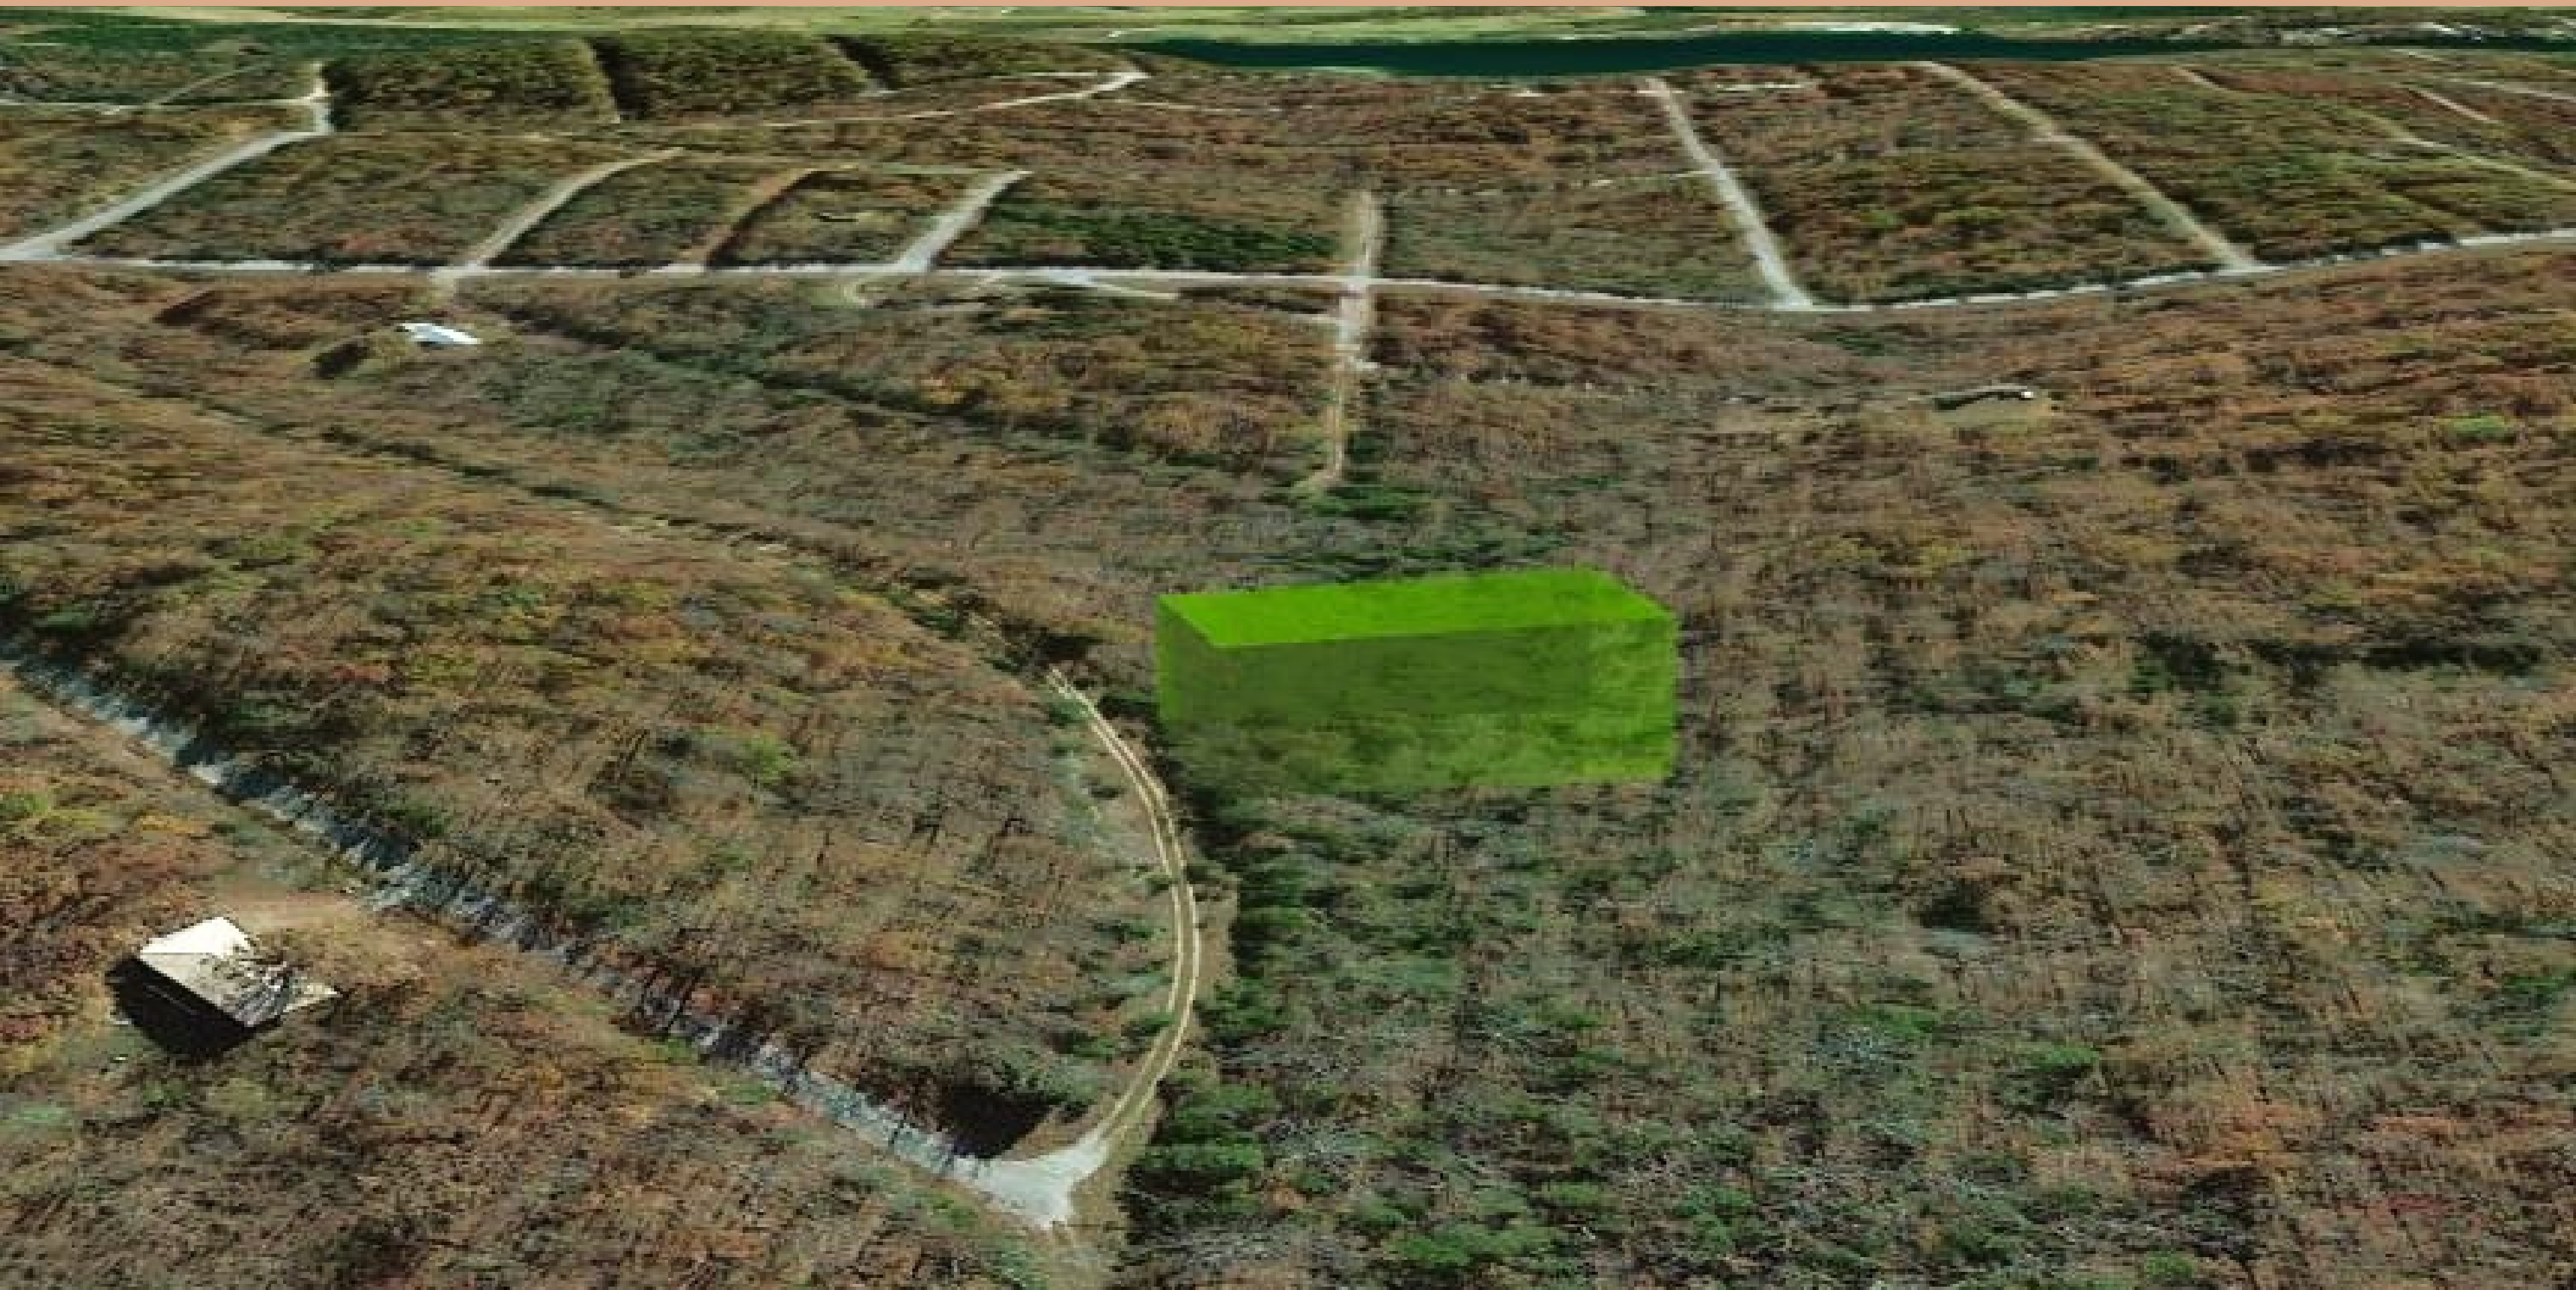

0.39 acres in peaceful Arkansas!
\$99 down payment \$99/month

Property Highlights

- Peaceful and Quiet
- Power & Public water available
- Private, secluded location

FACING SOUTH

FACING NORTH

FACING EAST

FACING WEST

Nearby Attractions

Crown Lake Pier

1.6 miles away from property

**Turkey Mountain Golf Course
3.8 miles away from property**

Diamond Lake

1.8 miles away from property

Interested or have questions?

Contact us today!