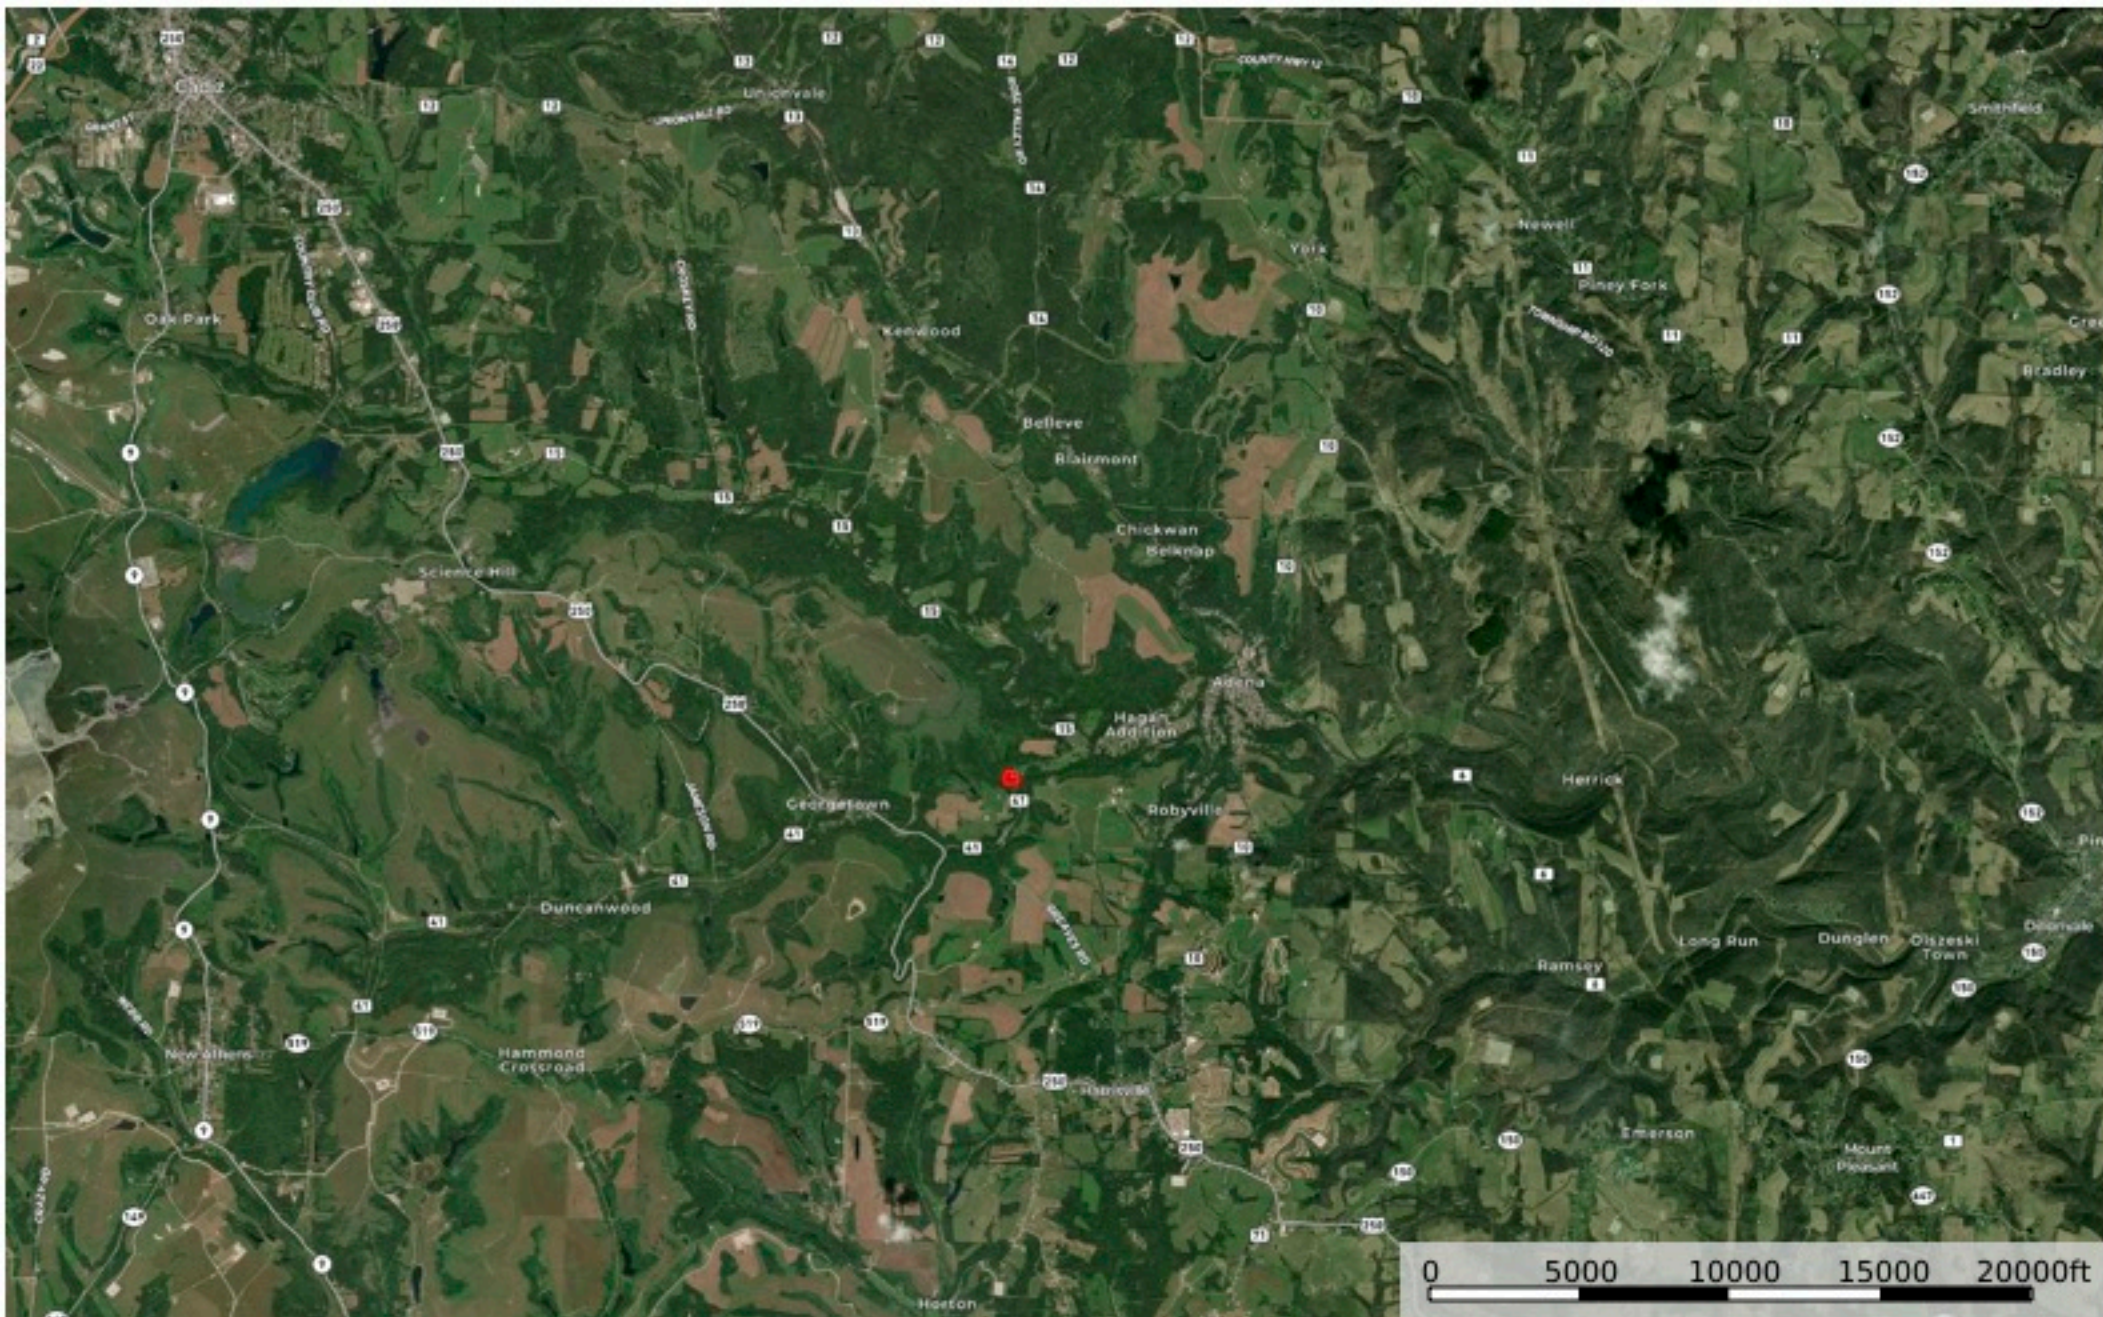

# GEORGETOWN ADENA RD 3.1

Harrison County, Ohio, 3.1 AC +/-

 Boundary