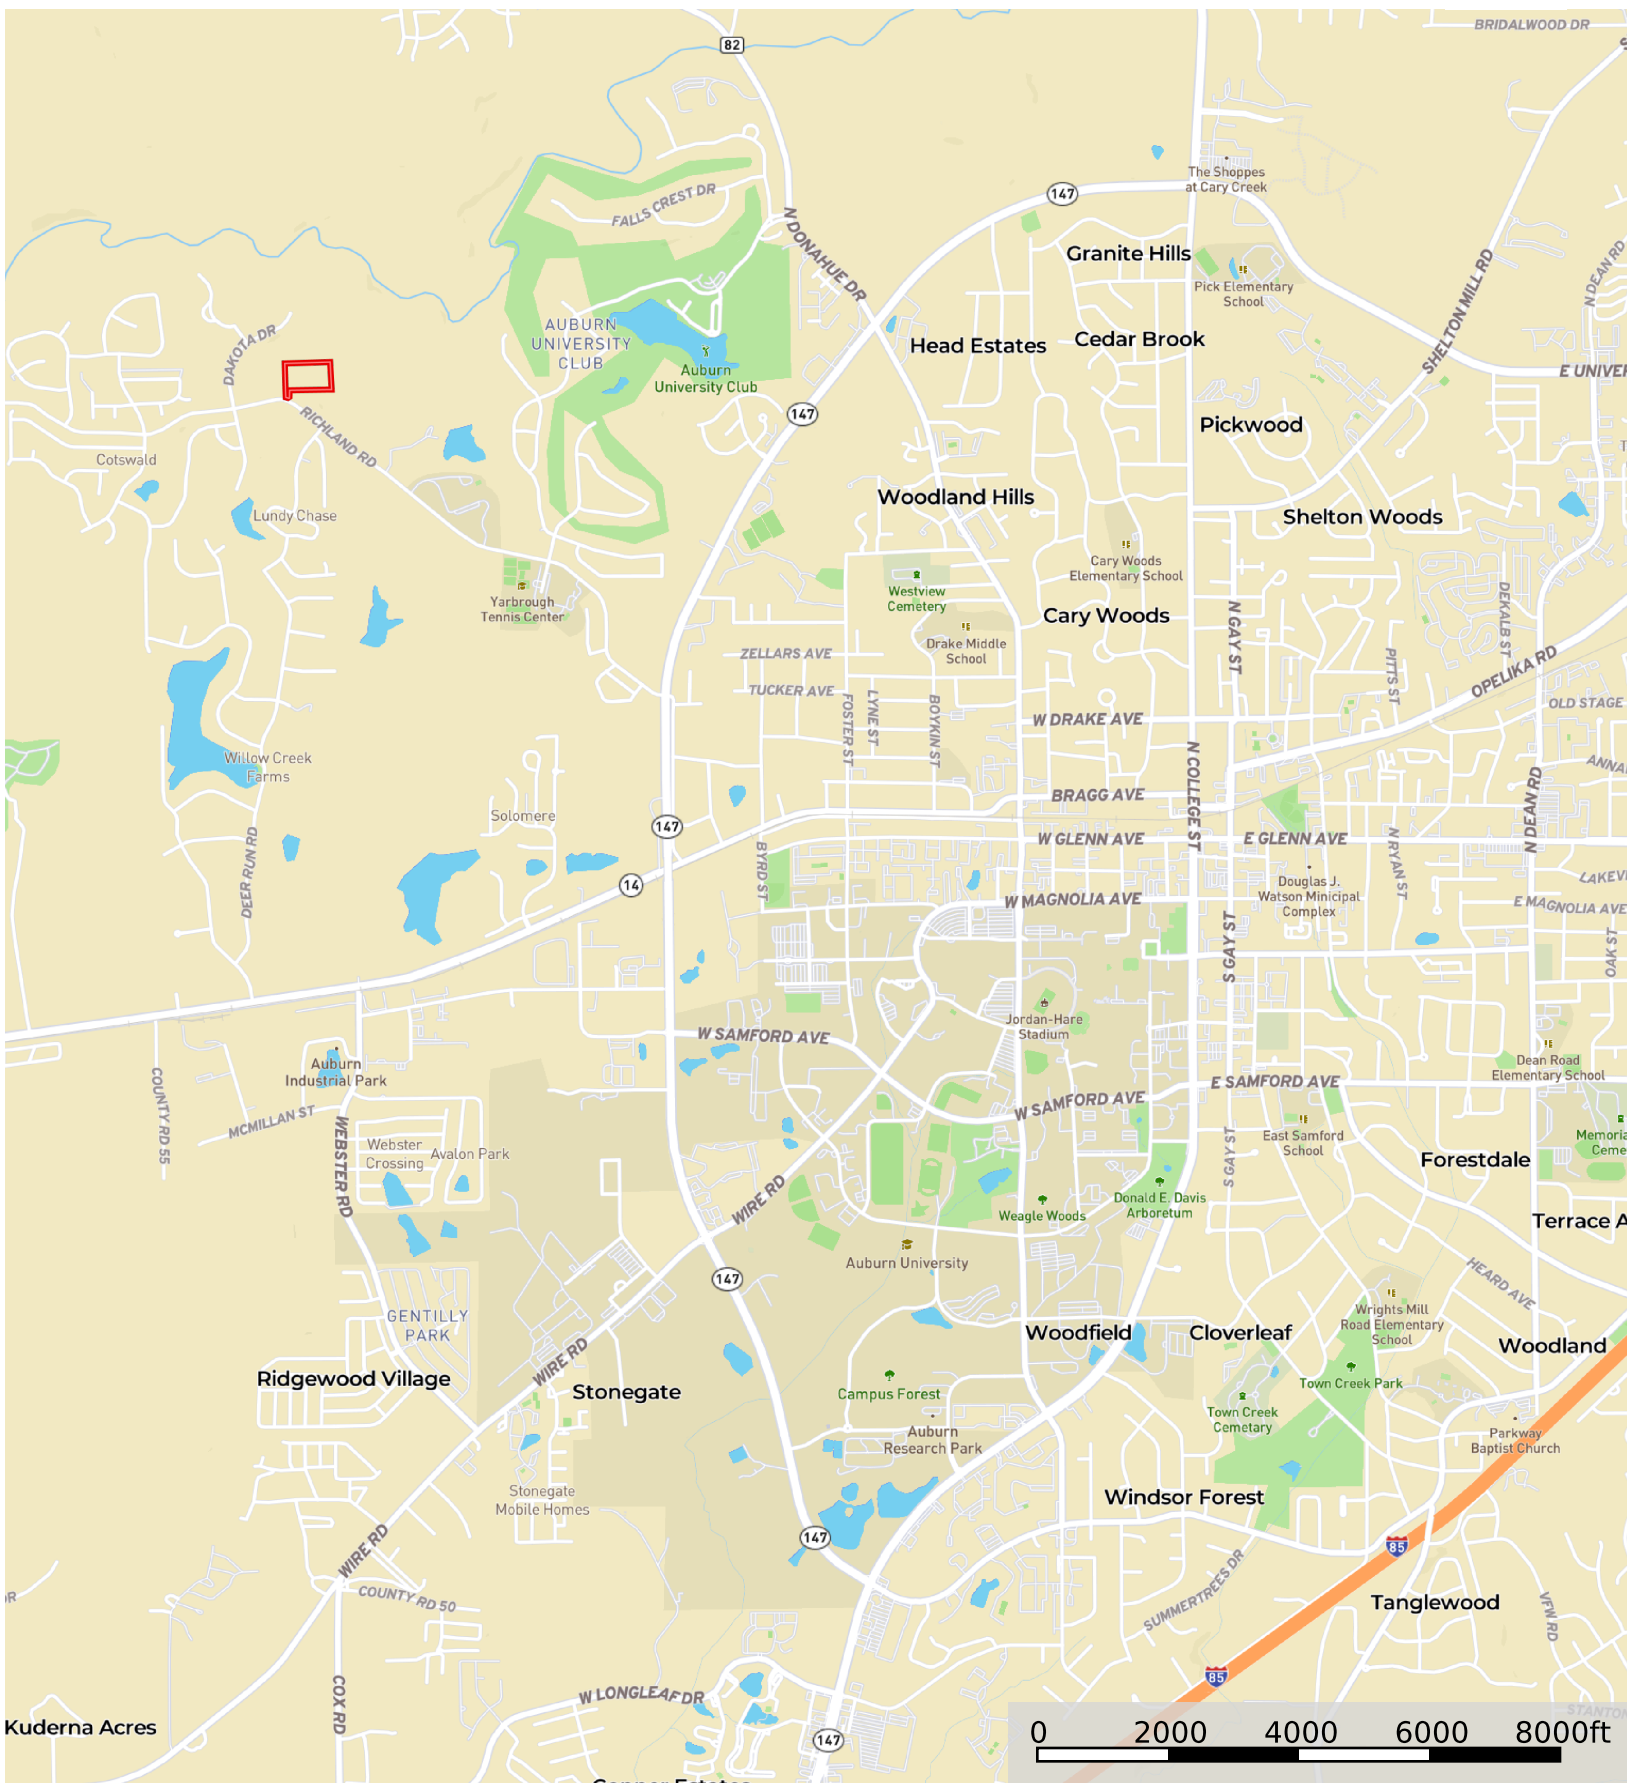

Richland Road Estate

Alabama, 6.63 AC +/-

 Boundary